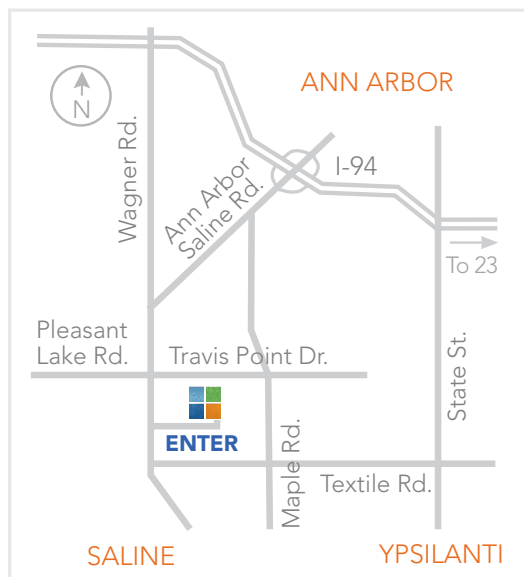

ADMIT ONE

Home, Garden & Lifestyle Show

MARCH 20-22

Washtenaw Farm Council Grounds, 5055 Ann Arbor Saline Rd.

Discover the best of
everything that can
improve your home!

Friday ..... 2 - 8
Saturday... 10 - 7
Sunday..... 11 - 5

Location

Washtenaw Farm
Council Grounds
5055 Ann Arbor-Saline Rd.
Ann Arbor

Exit #175 off I-94,
then South 3 miles.
Parking is free.
Enter at Building G.

Details

Find out more about the
exhibitors and discover
more resources at
BRAGAnnArbor.com or by
calling us at 734-996-0100

Redeeming Your FREE Admission

Valid for a FREE 1-time entry.
PLEASE PRINT THIS PAGE &
PRESENT IT AT THE DOOR.
Electronic versions will not
be accepted.

To print:
Hold "Ctrl" & press "P"
or select "File" / "Print"
or select "Tools" / "Print".

Admission

$5. Ages 12 & under free.

2015 Sponsors

Ann Arbor Observer